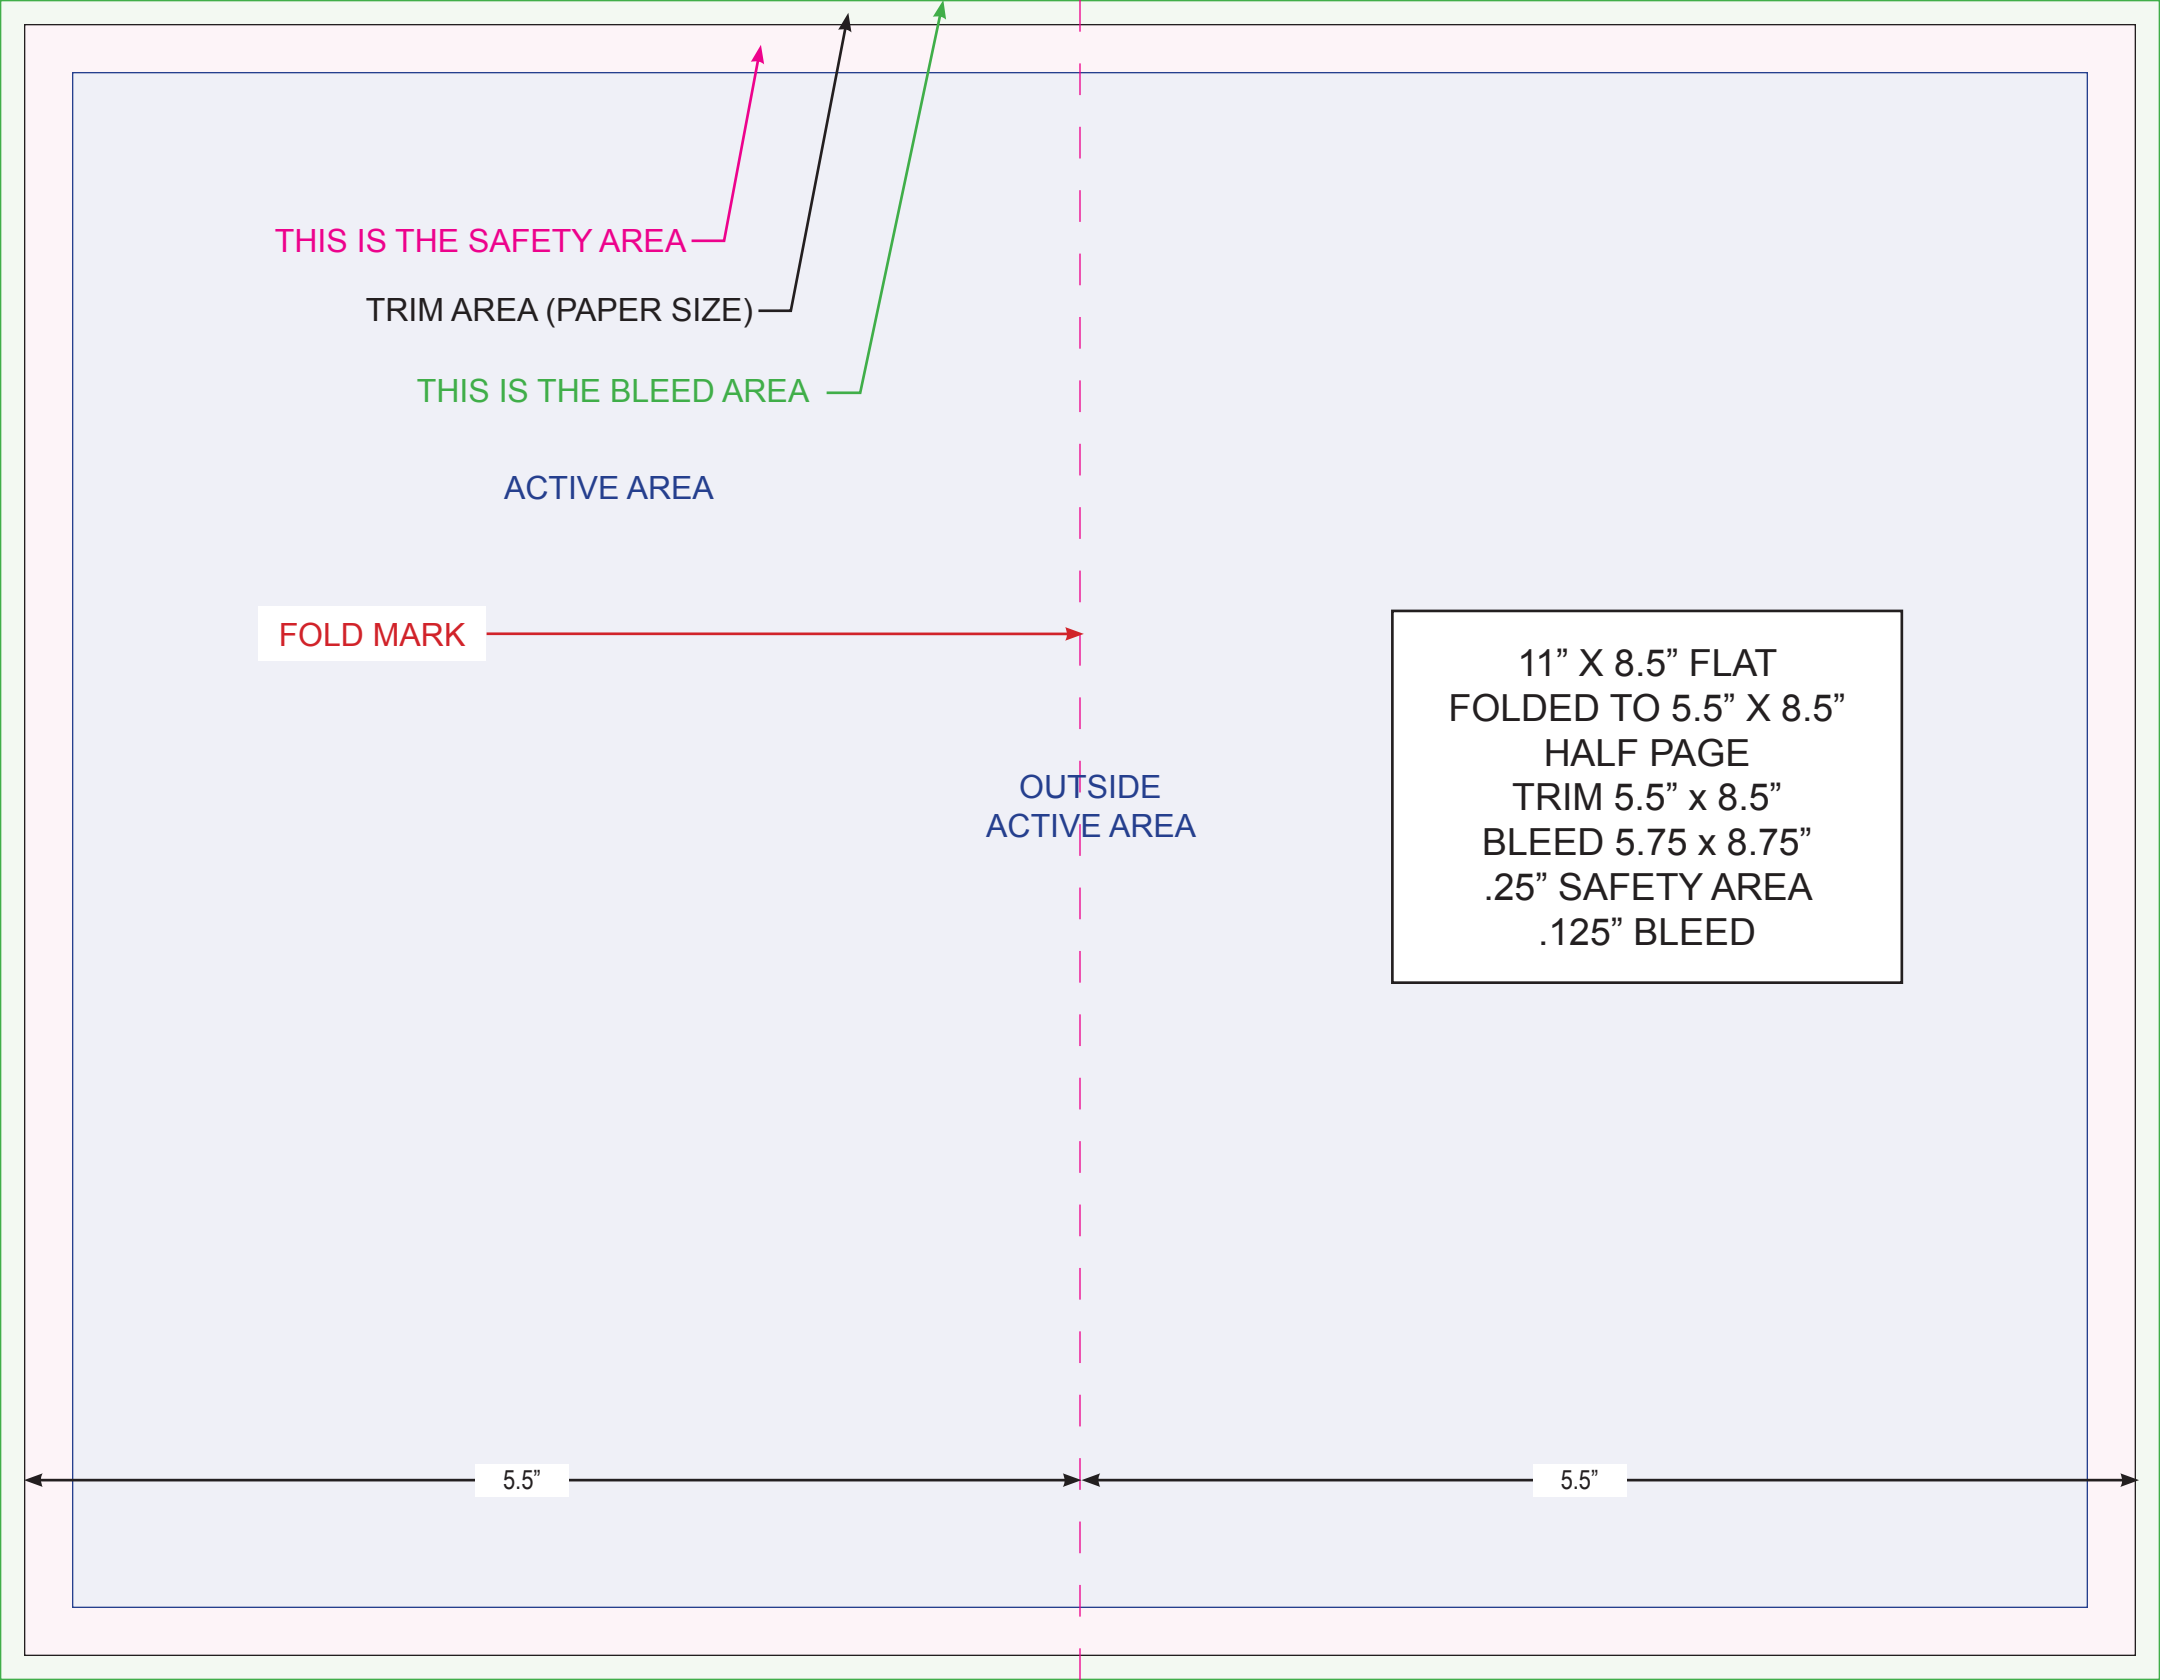

THIS IS THE SAFETY AREA

TRIM AREA (PAPER SIZE)

THIS IS THE BLEED AREA

ACTIVE AREA

FOLD MARK

OUTSIDE  
ACTIVE AREA

11" X 8.5" FLAT  
FOLDED TO 5.5" X 8.5"  
HALF PAGE  
TRIM 5.5" x 8.5"  
BLEED 5.75 x 8.75"  
.25" SAFETY AREA  
.125" BLEED

5.5"

5.5"

THIS IS THE SAFETY AREA

TRIM AREA (PAPER SIZE)

THIS IS THE BLEED AREA

ACTIVE AREA

FOLD MARK

INSIDE  
ACTIVE AREA

11" X 8.5" FLAT  
FOLDED TO 5.5" X 8.5"  
HALF PAGE  
TRIM 5.5" x 8.5"  
BLEED 5.75 x 8.75"  
.25" SAFETY AREA  
.125" BLEED

5.5"

5.5"