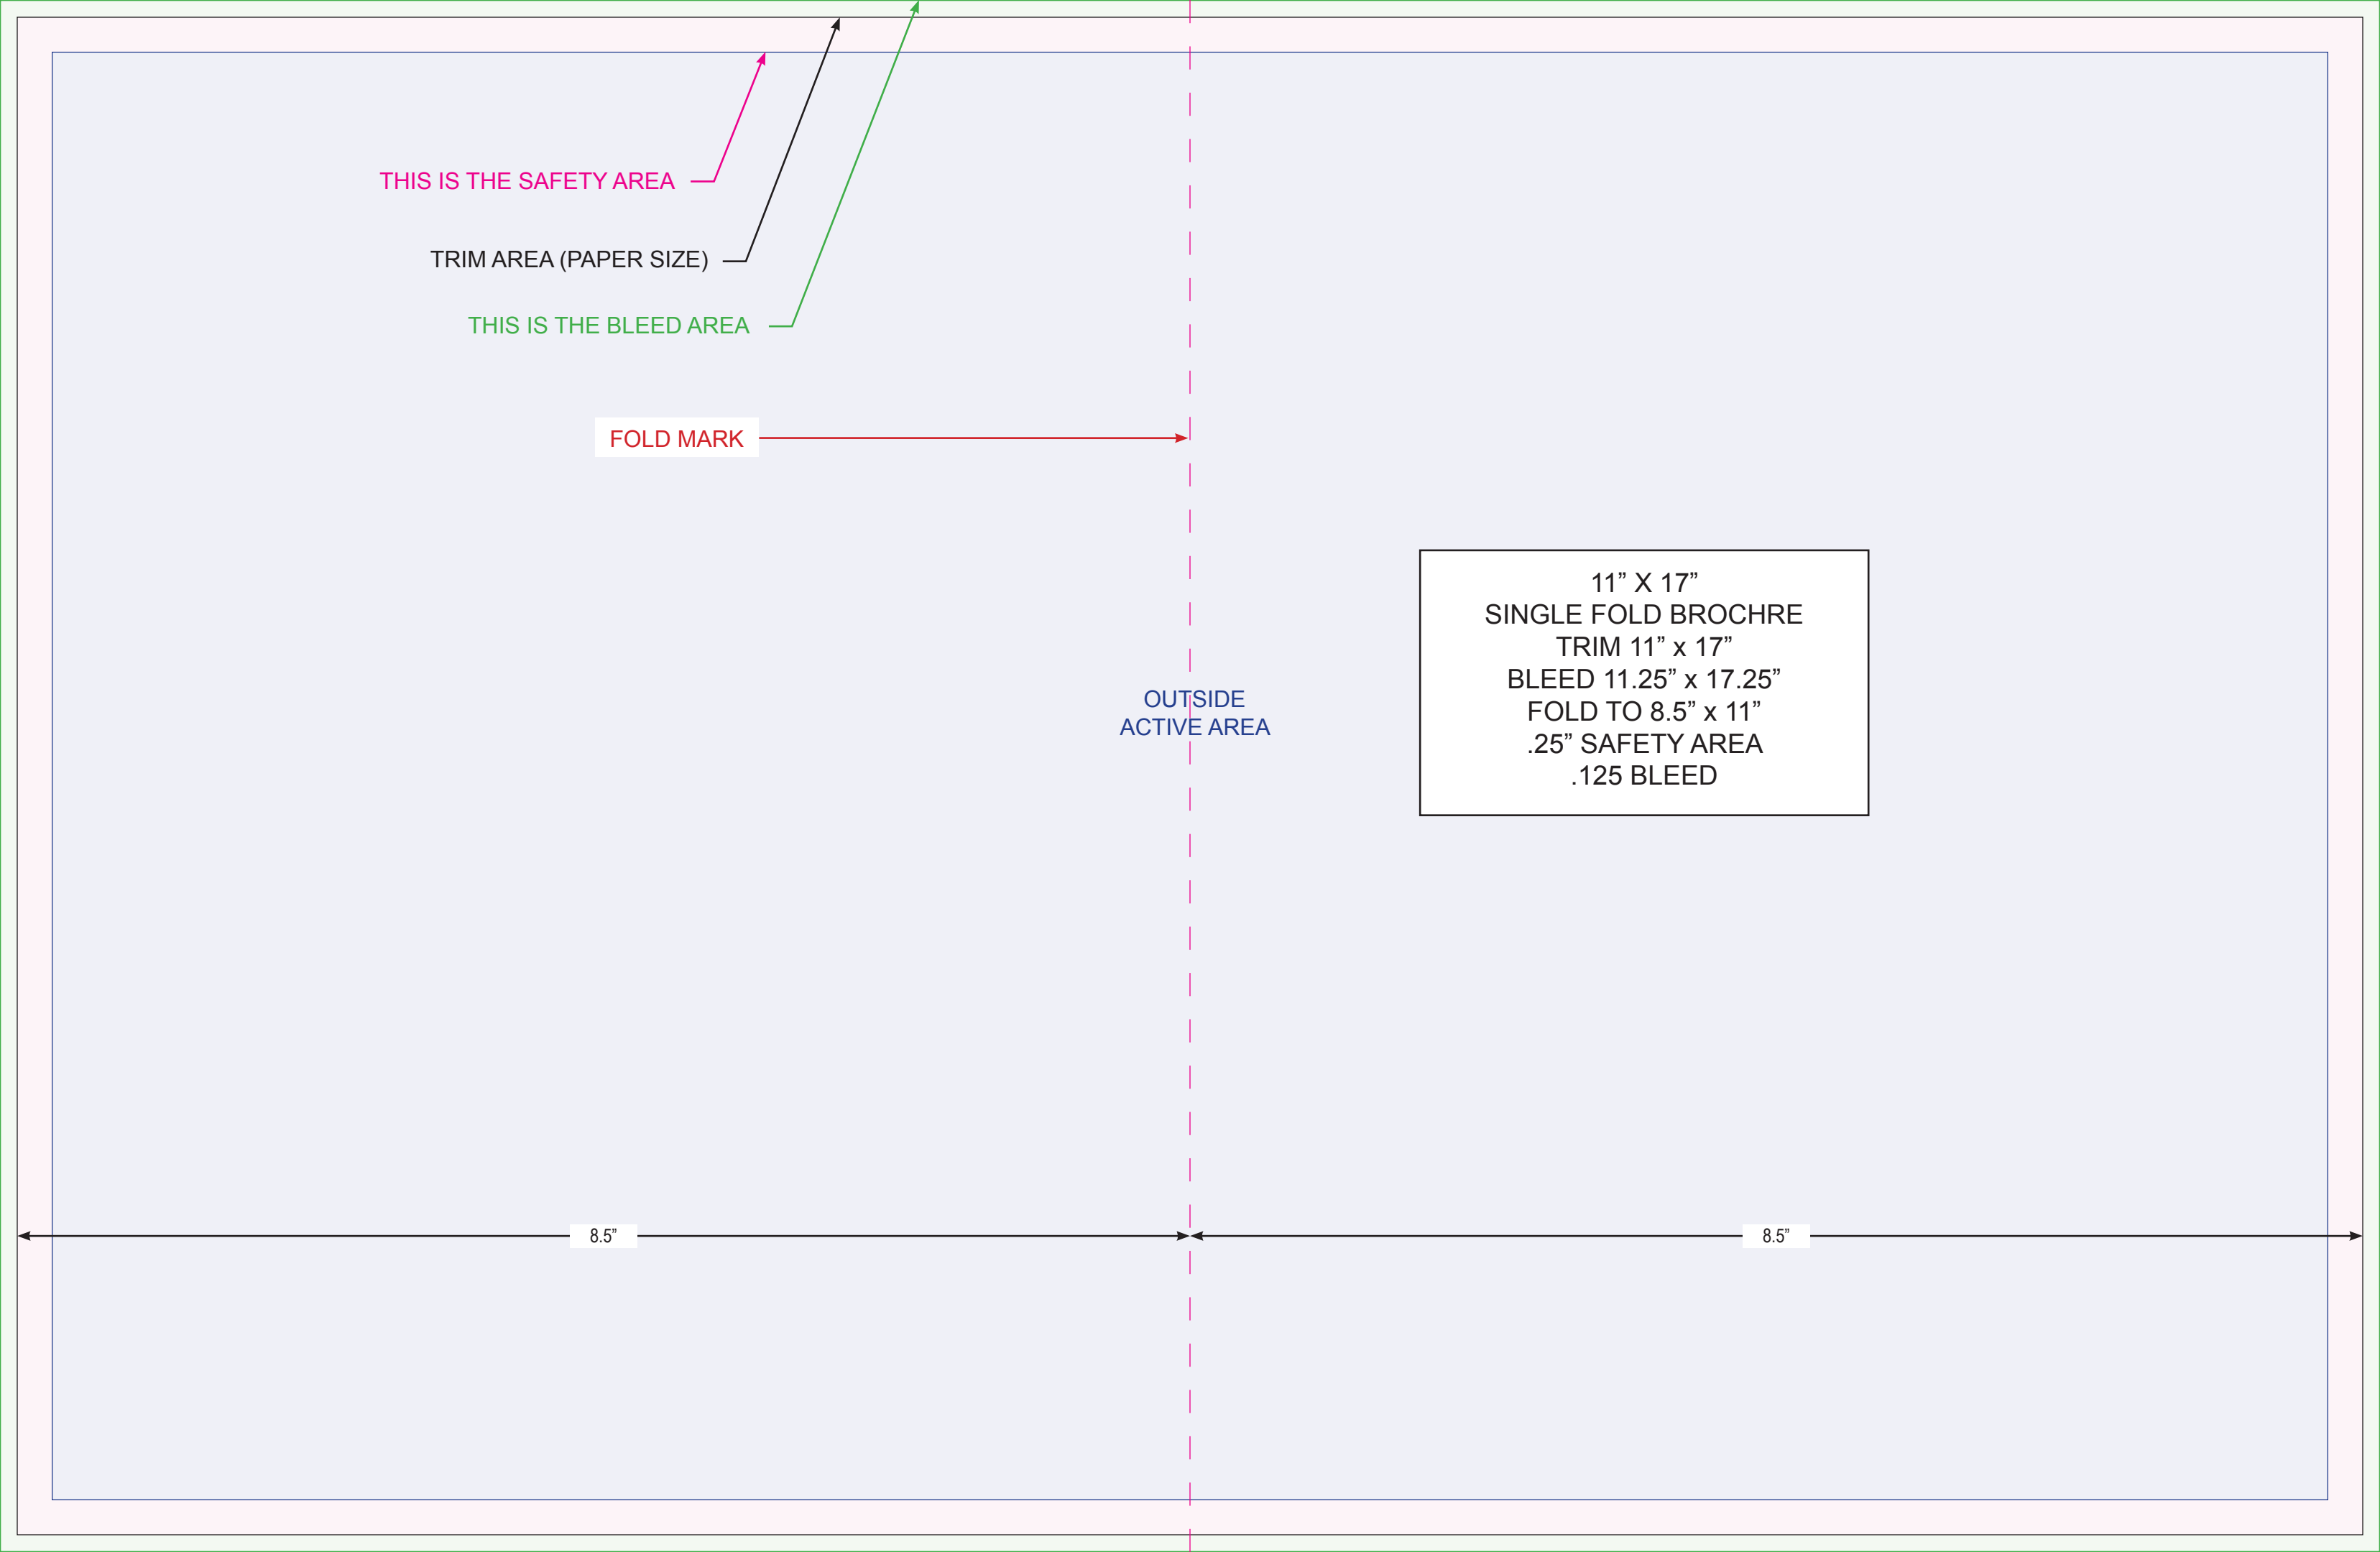

THIS IS THE SAFETY AREA

TRIM AREA (PAPER SIZE)

THIS IS THE BLEED AREA

FOLD MARK

OUTSIDE
ACTIVE AREA

11" X 17"
SINGLE FOLD BROCHRE
TRIM 11" x 17"
BLEED 11.25" x 17.25"
FOLD TO 8.5" x 11"
.25" SAFETY AREA
.125 BLEED

8.5"

8.5"

THIS IS THE SAFETY AREA

TRIM AREA (PAPER SIZE)

THIS IS THE BLEED AREA

FOLD MARK

INSIDE
ACTIVE AREA

11" X 17"
SINGLE FOLD BROCHRE
TRIM 11" x 17"
BLEED 11.25" x 17.25"
FOLD TO 8.5" x 11"
.25" SAFETY AREA
.125 BLEED

8.5"

8.5"